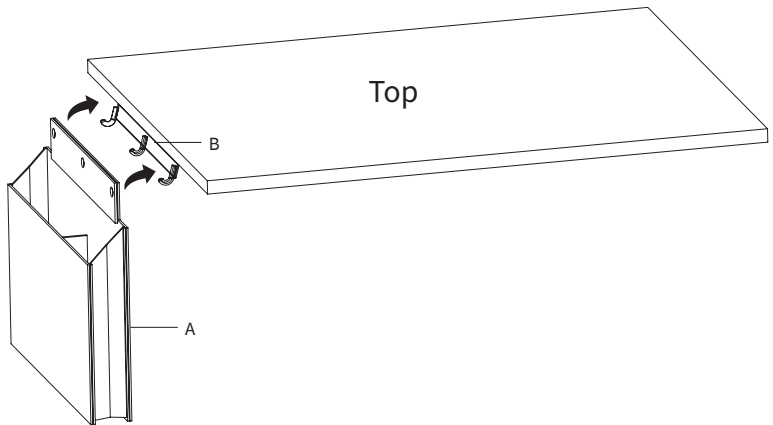

TOOLS NEEDED

**Phillips
Screwdriver**

ASSEMBLY STEPS

STEP 1

Mount Hanger (**B**) along the edge on the underside of the desktop using M5x16 Screws (**S-A**) and a phillips screwdriver.

STEP 2

Hang Pocket **(A)** from the hooks in Hanger **(B)**.