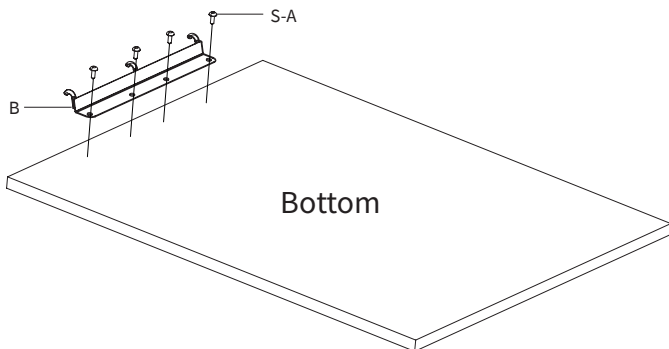

TOOLS NEEDED

**Phillips
Screwdriver**

ASSEMBLY STEPS

STEP 1

Mount Hanger (**B**) along the edge on the underside of the desktop using M5x16 Screws (**S-A**) and a phillips screwdriver.

STEP 2

Hang Pocket **(A)** from the hooks in Hanger **(B)**.